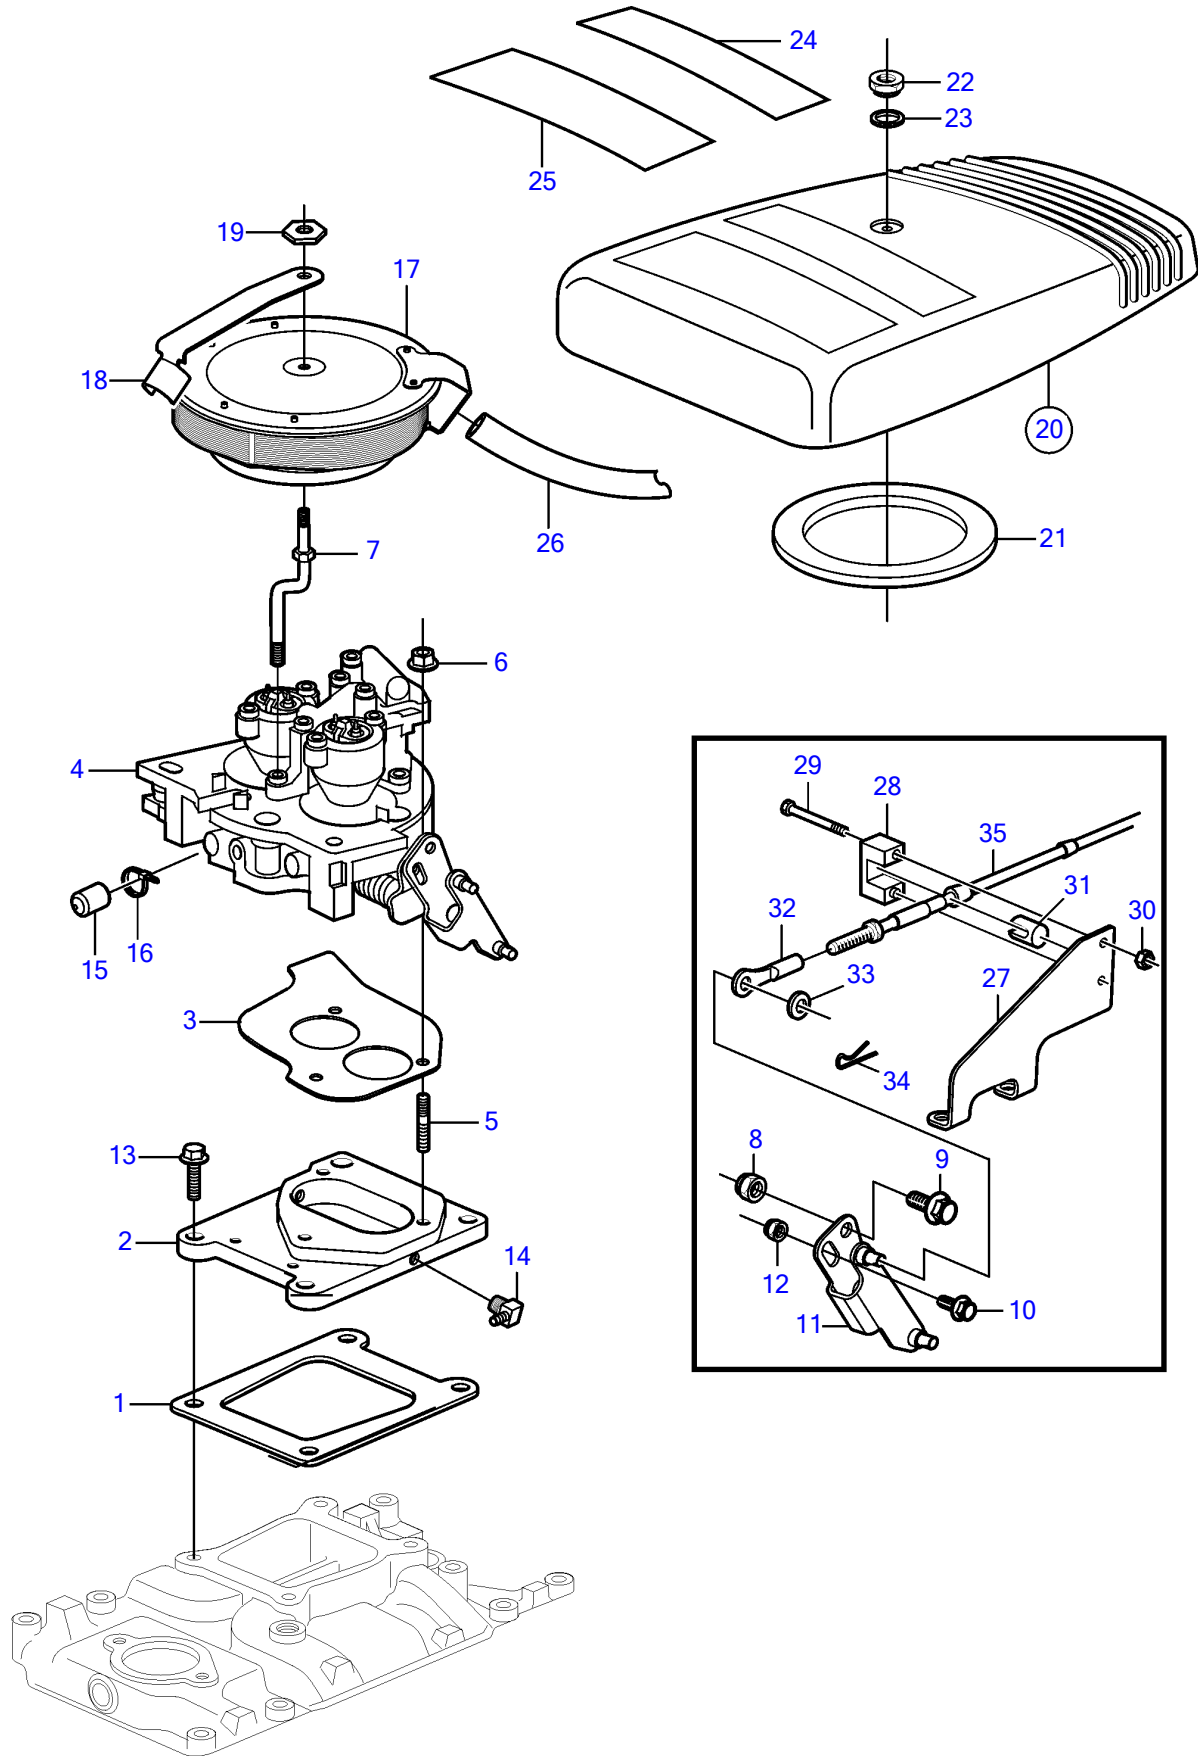

4.3GIPWTC, 4.3GIPWTR, 4.3GIJWTR

## 4.3GIPWTC, 4.3GIPWTR, 4.3GIJWTR

REF	PART NO.	QTY	DESCRIPTION	NOTES
1	3850405	1	Gasket	
2	(3850039)	1	Adapter	Obsolete part
3	3850355	1	Gasket	
4	(3857887)	1	Injector	Obsolete part
5	3852160	3	Stud	
6	3852142	3	Nut	
7	(3850274)	1	Stud	Obsolete part
8	3852009	1	Nut retainer	
9	(3853428)	1	Flange screw	Obsolete part
10	3850411	2	Shoulder screw	
11	(3856211)	1	Bracket	Obsolete part
12	3852420	1	Nut retainer	
13	3852008	4	Screw	
14	3853598	1	Elbow	
15	3856766	1	Cardboard tube	
16	948211	1	Cable tie	
17	(3856913)	1	Flame shield	Obsolete part
18	(3852695)	2	Connector	Obsolete part
19	(3853561)	1	Nut	Obsolete part
20	(3850510)	1	Cover	Obsolete part
21	(3850458)	1	• Pad	Obsolete part
22	3852749	1	Nut	
23	3852007	1	Washer	
24	(3854980)	1	Decal	Volvo Penta, Obsolete part
25	3854984	1	Decal	4.3GXi
26	3852435	1	Hose	To valve cover
27	3855509	1	Bracket	
28	3850266	1	Anchor	
29	(3852048)	1	Screw	Obsolete part
30	3852118	1	Nut	
31	3852019	1	Retainer	
32	3850941	1	Adapter	
33	3852193	1	Washer	
34	3852052	1	Split pin	
35		1	Cable	